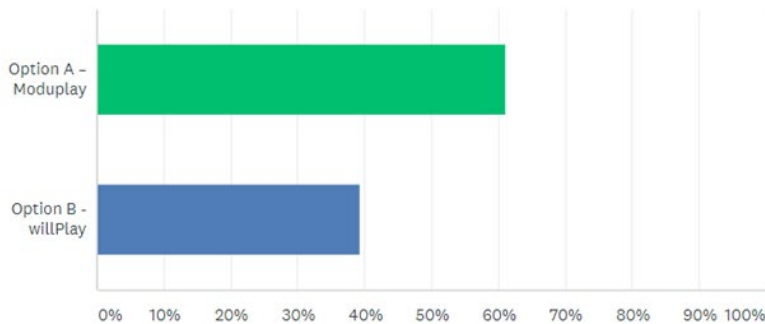

## Melton Park Playground Upgrade

Page 1: Banana Shire Council is continuing the redevelopment of the playground in Melton Park Biloela

Q1

 [Customize](#) [Save as](#) 

Select your preferred option below

Answered: 236 Skipped: 0