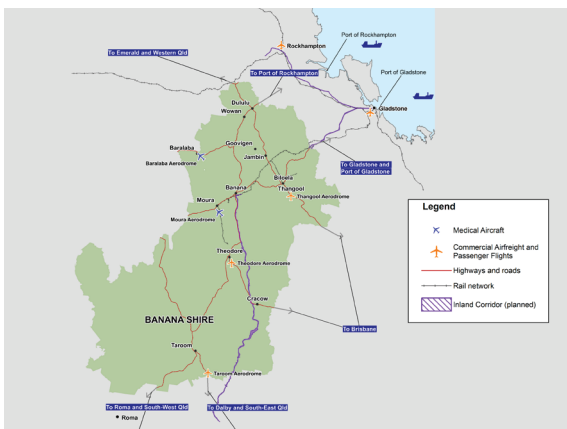

BANANA SHIRE MAP

Spanning 28,577 square kilometres the Banana Shire Region is in Central Queensland 560km north-west of Brisbane. Banana Shire is just over four times the land size of its municipal neighbour Rockhampton and twice the land size of Gladstone. The main population centre is the town of Biloela, with Moura and Taroom being other significant urban centres of the Shire. Theodore, Baralaba, Thangool, Wowan, Banana, Jambin, Goovigen, Dululu and Cracow compromise the remaining towns of the Shire.