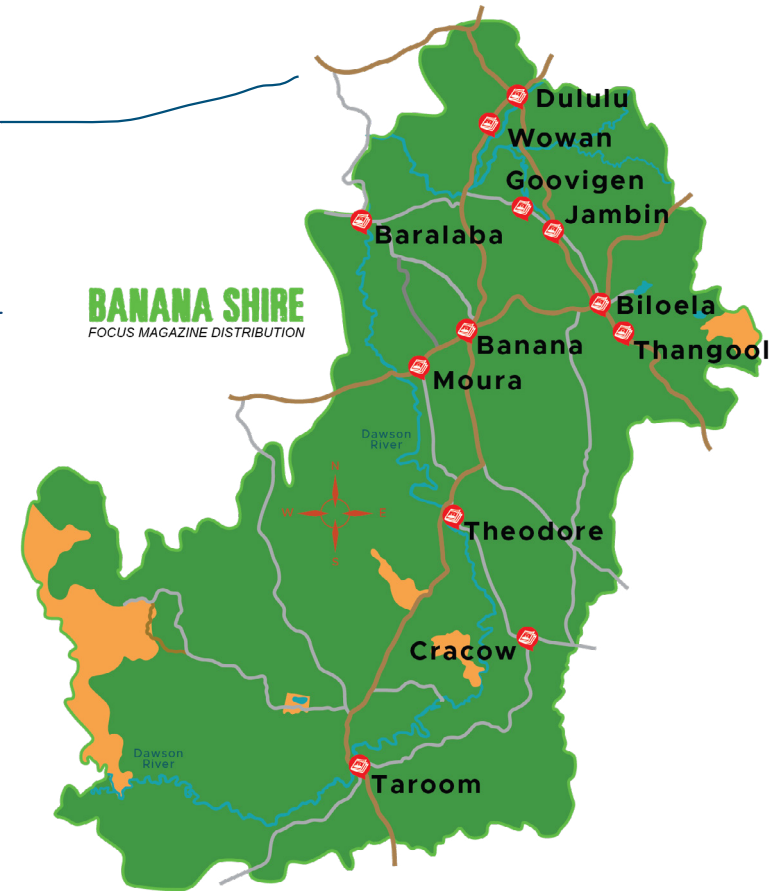

MEDIA KIT

FOCUS

ON THE BANANA SHIRE

2023

BANANA SHIRE COUNCIL

62 Valentine Plains Road, Biloela Qld 4715
PO Box 412, Biloela Qld 4715

P: 07 4992 9500

E: enquiries@banana.qld.gov.au

W: www.banana.qld.gov.au

CLICK HERE TO VIEW PUBLICATIONS

LET'S FOCUS

ON THE BANANA SHIRE

Focus is Banana Shire's leading communication tool. The magazine is distributed eight times per year and sent to residents across the Banana Shire, ensuring our community is kept up to date with local information. Published directly by Council, the magazine is a trusted source of information with a distribution of over 5,800 copies, delivered free to every household. In addition, the magazine is supplied to key community outlets such as our libraries, visitor information centres and the airport to ensure visitors to our region are also kept up to date with local news and information. For those who would prefer to read the magazine in digital format, Focus is available on the Banana Shire Council's website, including all back issues.

With the demise of all local papers in the Banana Shire region, Focus provides the Banana Shire community with a well written, community-based magazine that features the latest news and developments in the area and also includes stories relevant to our region. The magazine's high-quality content, coupled with its clean and easy-to-read design, enables Council to deliver an excellent community magazine to Banana Shire residents and visitors, and gives our advertisers a platform to communicate directly to readers.