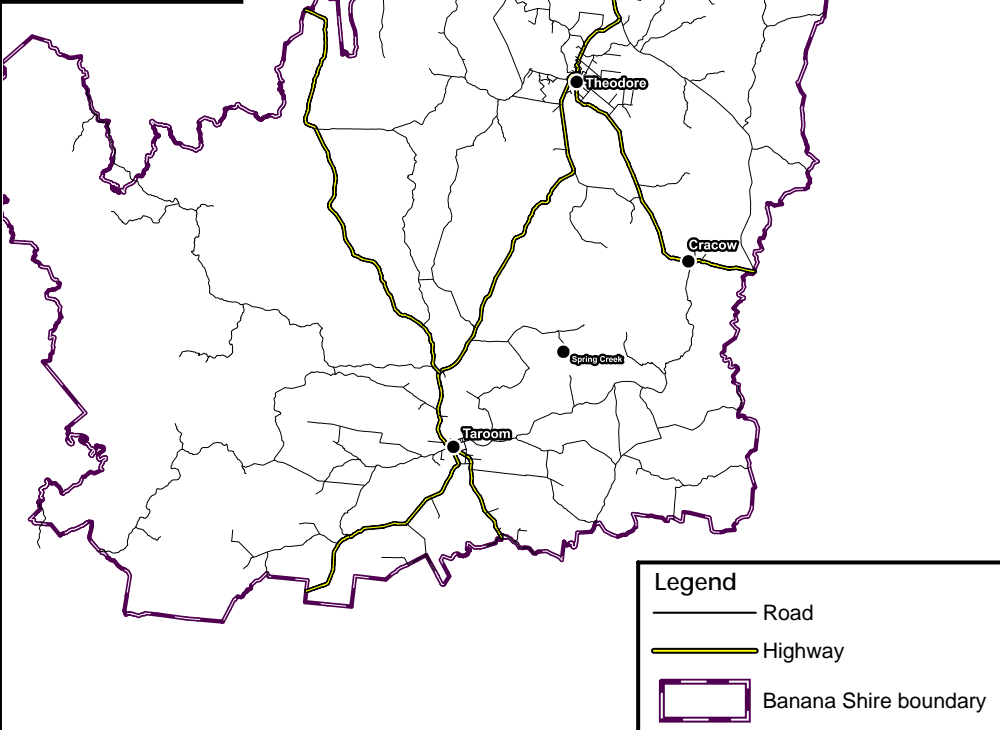

Locality	Parks
Banana	2
Baralaba	3
Biloela	24
Cracow	3
Dululu	2
Goovigen	2
Jambin	1
Kianga	2
Moura	9
Spring Creek	1
Taroom	7
Thangool	2
Theodore	4
Wowan	3

Legend

- Road
- Highway
- Banana Shire boundary